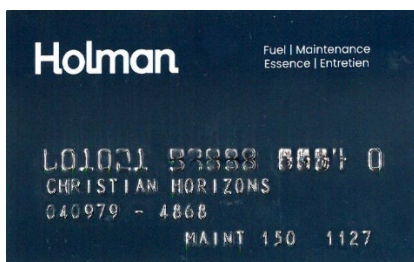

This week we received the new cards at the Waterloo Office and are processing them to be distributed to your program via Purolator. Once the new card is received at your program it will be **ready for use**, you will **not** need to activate it. Please check your cards thoroughly, ensure that the 6-digit (XXXXXX - 4868, the number will start with a 5, 8 or 04) vehicle number is the same and the licence plate number on the envelope is your vehicle. Once verified, immediately replace your old card with the new Holman MasterCard and destroy the old card (cut it up). Once the new card is used, the old card will stop working and will not be used again. **ALL** old Holman cards will cease to work as of June 1, 2024. If you realise you have not received a replacement card, please contact me.

The functionality and transaction limits of the new cards will not change, you will be prompted to enter the current odometer reading but a PIN will not be required. They can be used at the pump or at a kiosk.

If any of the information is incorrect or you have questions, please contact Bryan Broomfield, Procurement Specialist.

Current Holman and ARI Fuel cards